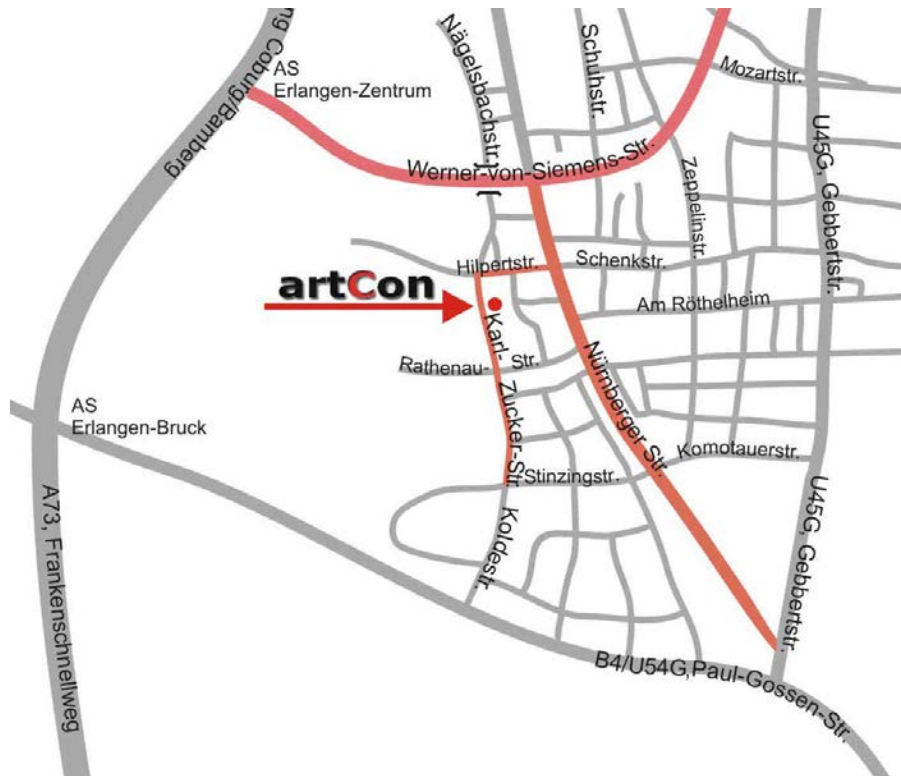

## Access route to artCon GmbH

Coming on the A73 please take exit "Erlangen-Zentrum" and keep on Werner-von-Siemens-Straße until the next intersection with traffic lights. There please turn right into Nürnberger Straße.

Drive straight on up to the next traffic lights and turn right again into Hilpertstraße, on which you remain until you come to the next traffic lights.

Turn left there. You will find us in the white-brown building on the left side.