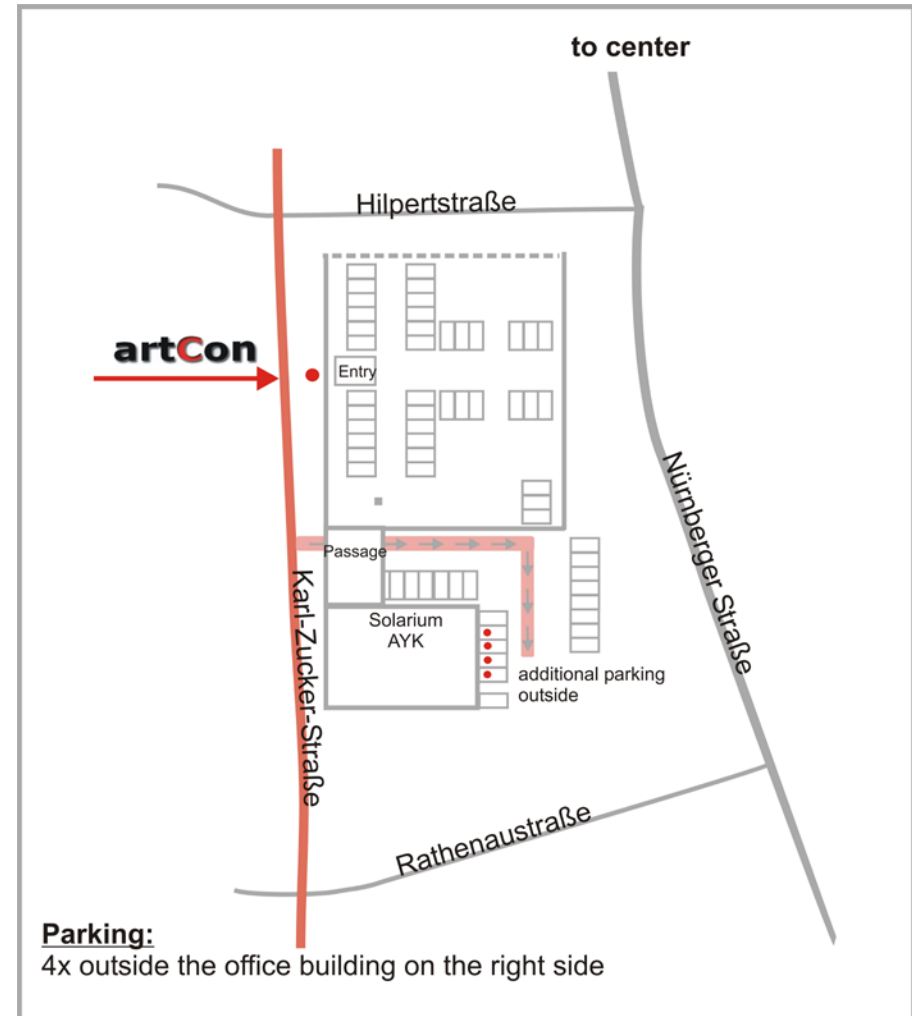

## Access route to artCon GmbH

Coming on the A73 please take exit "Erlangen-Zentrum" and keep on Werner-von-Siemens-Straße until the next intersection with traffic lights. There please turn right into Nürnberger Straße.

Drive straight on up to the next traffic lights and turn right again into Hilpertstraße, on which you remain until you come to the next traffic lights.

Turn left there. You will find us in the white-brown building on the left side.

## Parking spaces are behind the office building: